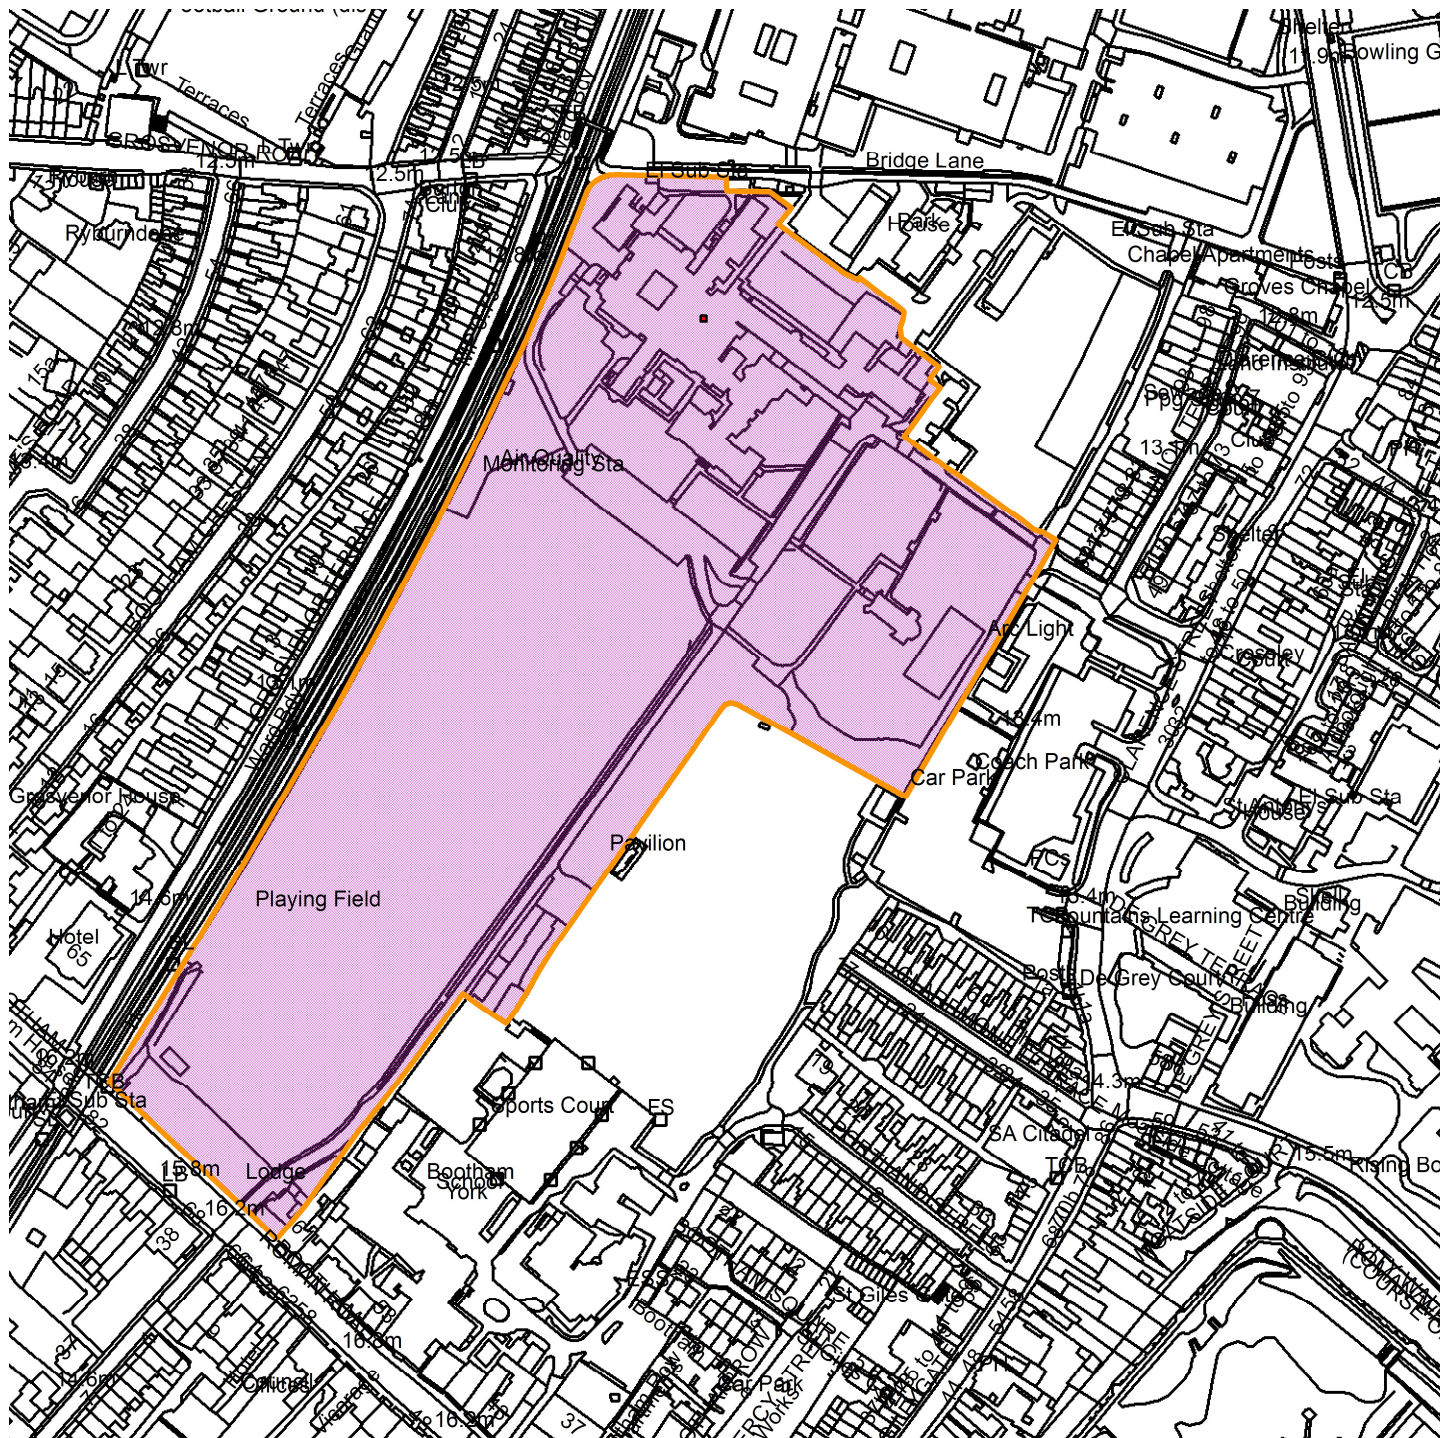

# Bootham Park Hospital, Bootham, York

21/02109/LBC

GIS by ESRI (UK)

Scale : 1:3187

Reproduced from the Ordnance Survey map with the permission of the Controller of Her Majesty's Stationery Office © Crown Copyright 2000.

Unauthorised reproduction infringes Crown Copyright and may lead to prosecution or civil proceedings.

Produced using ESRI (UK)'s MapExplorer 2.0 - <http://www.esriuk.com>

<b>Organisation</b>	City of York Council
<b>Department</b>	Directorate of Place
<b>Comments</b>	Site Location Plan
<b>Date</b>	18 January 2023
<b>SLA Number</b>	Not Set